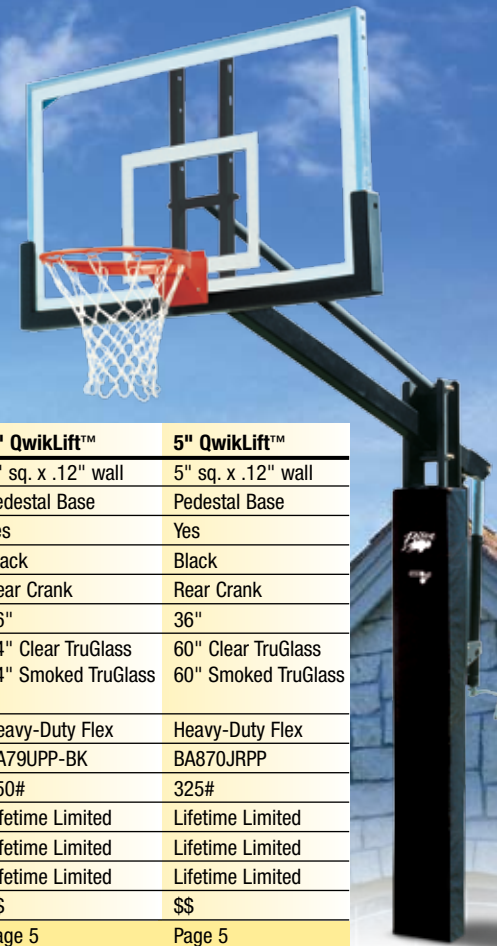

The Patriot™

Patriot™ Flag Pole System

BA9001

Far superior to typical residential telescoping aluminum poles! This is a commercial quality spun brushed aluminum flag pole that tapers from 5" to 3" at the top and stands 25' tall. Bison's complete Patriot package includes pole with pedestal-style mounting base, ground anchor kit, durable 4' x 6' American flag and all rope and hardware necessary for installation. Shipping Weight: 250#; Truck

Replacement 4' x 6' American Flag

BA9000F Shipping Weight: 2#; Small Package

Available Only Through Bison
Residential Sports Equipment Dealers

800-247-7668

www.bisonforlife.com

Find your local Bison dealer online

Phone 800-247-7668 or 402-474-3353
FAX 800-638-0698 or 402-474-6720
603 L Street, Lincoln, NE 68508

Unsurpassed Selection!

Only with Bison do you have over 30 options for your home basketball court. Compare safe play area, backboard size, backboard material and system warranties to choose the Bison system that is perfect for your family and fits your budget. Bison is the only manufacturer that includes player safety pole padding with every system.