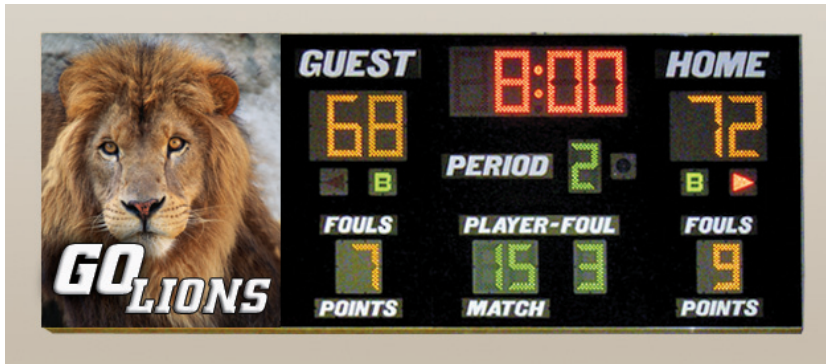

Wall Mounted Basketball Scoreboards

Choose from two popular sizes...100% solid state electronics • Scoreboard package includes a tabletop 110-volt control console and 200' of control cable • Sturdy aluminum extrusion framework • Built-in sponsor or team logo space • Black background finish • 12" red clock digits and 12" yellow score digits • 9" green period digit and bonus possessions • 99:59 clock has 1/10 second countdown under 1:00 and an internal horn • 120 VAC, 1 amp, 60 Hz. power requirement • Unlimited options for full-color graphics for a school or sponsor display • Always consult Bison Construction Specialist to assure proper ordering • One hour of services by Bison Art Department are provided free of charge • Five-year limited warranty.

SC2000