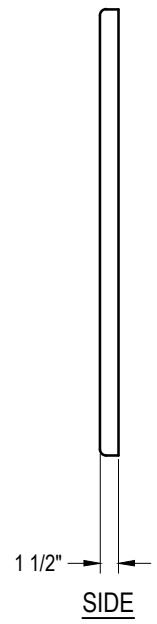

FRONT

SIDE

REAR

Backboard shall be constructed of cast aluminum with a white powder coated finish. BA475W has a 35 1/2" x 54" fan-shaped playing surface. The minimum playing surface thickness shall be 3/16". A minimum of 35" of support ribs shall be cast into the rear of the backboard. Total thickness of the backboard shall be 1 1/2". Backboard shall carry a limited lifetime warranty. Installation to be completed in accordance to manufacturer's instructions. Do not scale drawings. Weigh approximately 55#.

**PRODUCT SPECIFICATION**

BA475W LIFEGUARD™ WHITE ALUMINUM BACKBOARD

REVISED 4/26/18