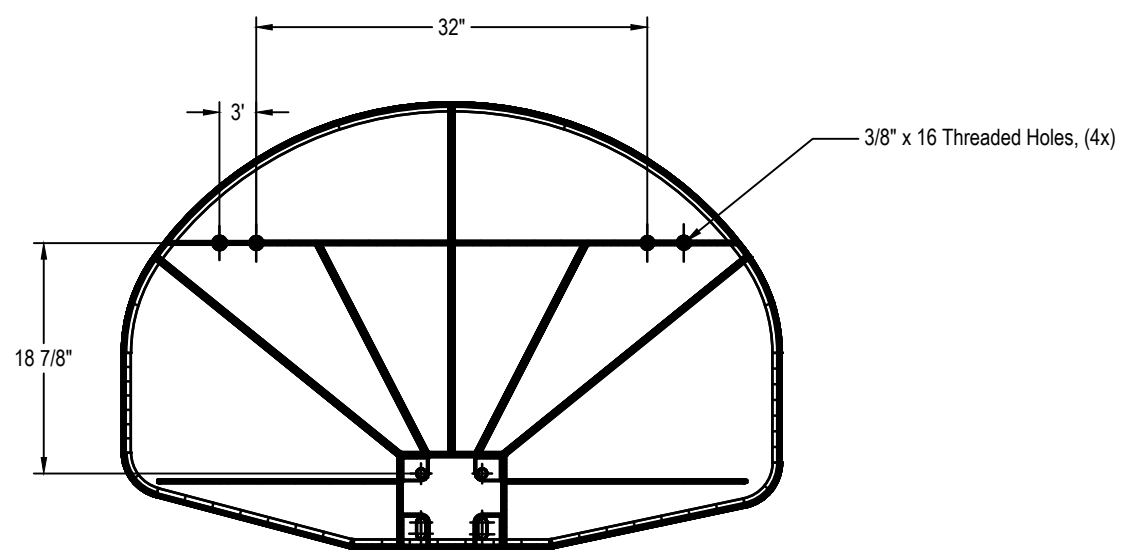

FRONT

SIDE

REAR

Backboard shall be constructed of cast aluminum with a white powder coated finish. BA475W has a 35 1/2" x 54" fan-shaped playing surface. The minimum playing surface thickness shall be 3/16". A minimum of 35" of support ribs shall be cast into the rear of the backboard. Total thickness of the backboard shall be 1 1/2". Backboard shall carry a limited lifetime warranty. Installation to be completed in accordance to manufacturer's instructions. Do not scale drawings. Weigh approximately 55#.

**PRODUCT SPECIFICATION**

BA475W LIFEGUARD™ WHITE ALUMINUM BACKBOARD

REVISED 4/26/18