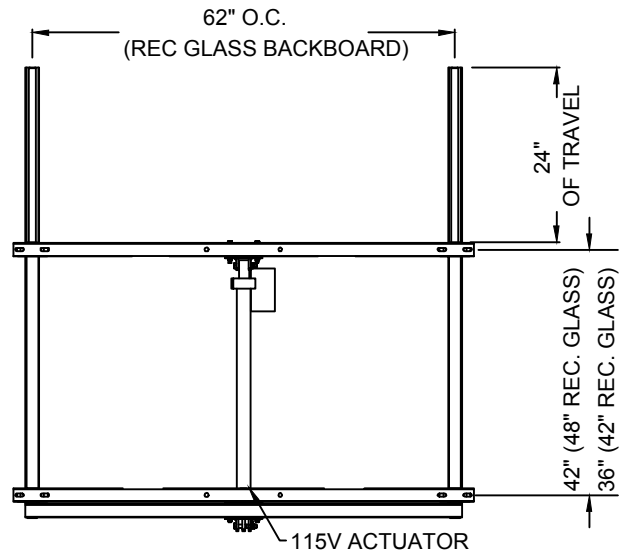

SIDE VIEW

FRONT VIEW

NOTES:

1. INSTALLATION TO BE COMPLETED IN ACCORDANCE WITH MANUFACTURER'S SPECIFICATIONS.
2. DO NOT SCALE DRAWING.

PRODUCT SPECIFICATION

BA980RSE/BA980RTE ELECTRIC GOAL HEIGHT ADJUSTER

REVISED 5/8/18