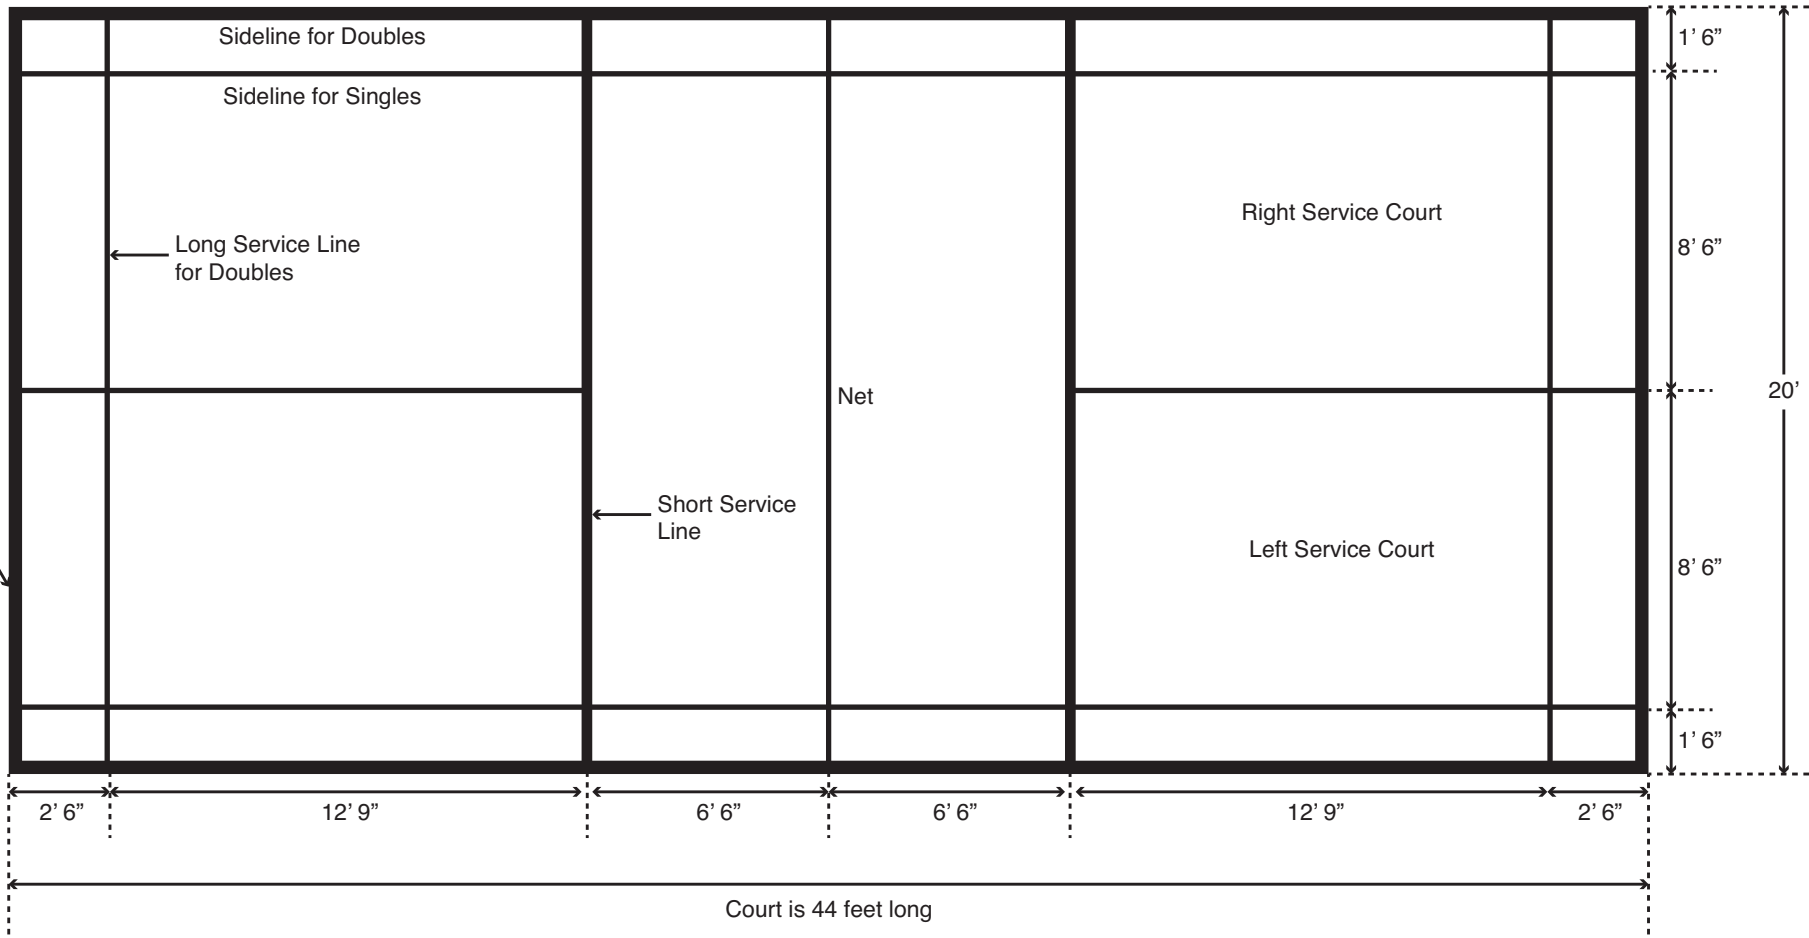

This court diagram shows both singles and doubles play

Back
Boundary
Line &
Long
Service
Line for
Singles

Court is 44 feet long