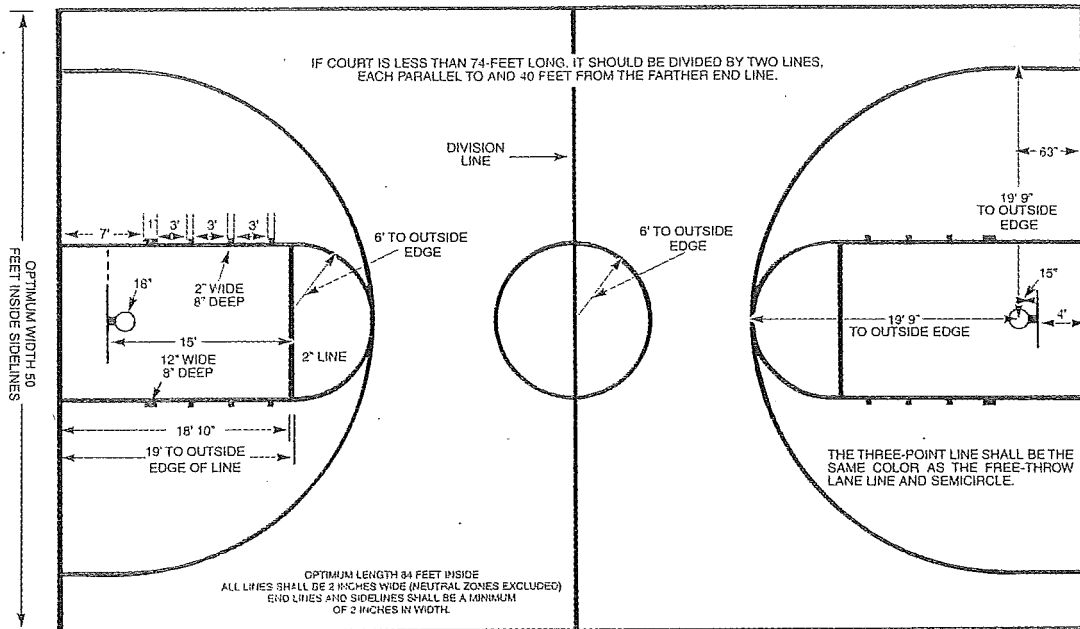

BASKETBALL COURT DIAGRAM

BASKETBALL COURT DIAGRAM

(See Rule 1-13 for location and size of optional coaching box)

Left End Shows
Rectangular Backboard
72-Inches Wide

MINIMUM OF 3 FEET
Preferably 10 feet of unobstructed space outside. If impossible to provide 3 feet, a narrow broken 1-inch line should be marked inside the court parallel with and 3 feet inside the boundary.

Right End Shows
Fan Backboard
54-Inches Wide