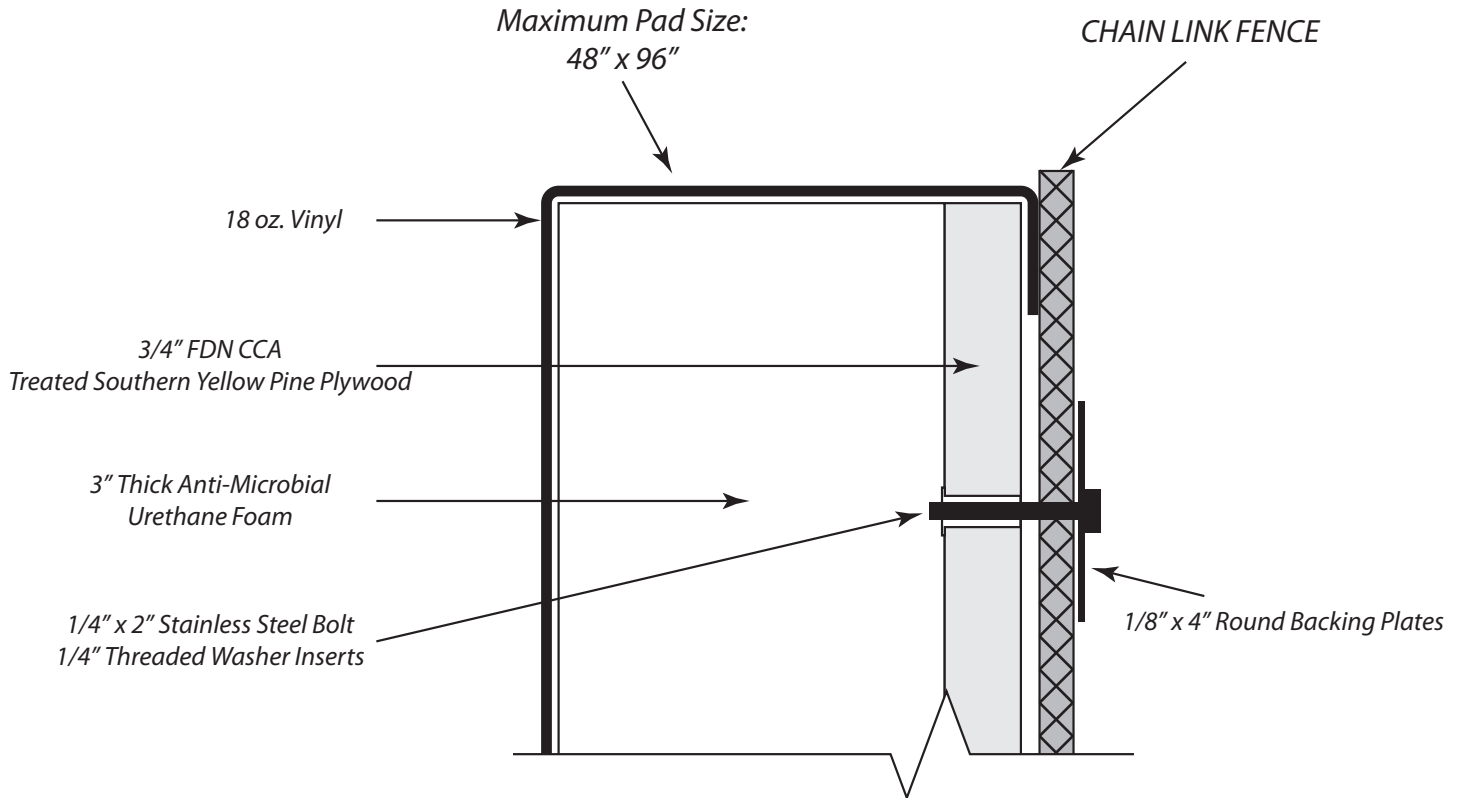

Product Detail

WPC

CHAIN LINK ATTACHMENTS

Customer Service
(800) 247-7668

18 oz Vinyl Colors: (Actual Colors May Vary)

SPECIFICATIONS:

OUTDOOR USE

All Weather Padding features 3/4" BC SYP exterior grade plywood, 100% rust-proof stainless steel, brass or aluminum hardware and fittings, 3" thick mildew-resistant polyurethane foam and heavy outdoor durable vinyl coverings • 16 sunfast solid color options (WP144OUT) or full color graphic (WP144GOUT) or lettered (WP144LOUT) options • Each assembled panel, regardless of size, is vented at the bottom to allow moisture to escape, increasing both functional and aesthetic longevity • Outdoor padding cost is computed by the square foot

Not To Scale

Model Numbers:

- WP144OUT (SOLID COLOR VINYL)
- WP144LOUT (SOLID COLOR VINYL WITH LETTERING)
- WP144GOUT (DIGITALLY PRINTED GRAPHIC VINYL)