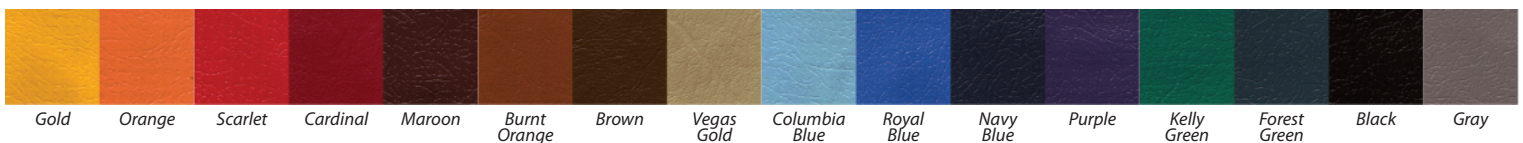

Product Detail

WPC

CHAIN LINK ATTACHMENTS

Customer Service
(800) 247-7668

18 oz Vinyl Colors: (Actual Colors May Vary)

SPECIFICATIONS:

OUTDOOR USE

All Weather Padding features 3/4" BC SYP exterior grade plywood, 100% rust-proof stainless steel, brass or aluminum hardware and fittings, 3" thick mildew-resistant polyurethane foam and heavy outdoor durable vinyl coverings • 16 sunfast solid color options (WP144OUT) or full color graphic (WP144GOUT) or lettered (WP144LOUT) options • Each assembled panel, regardless of size, is vented at the bottom to allow moisture to escape, increasing both functional and aesthetic longevity • Outdoor padding cost is computed by the square foot

Not To Scale

Model Numbers:

- WP144OUT (SOLID COLOR VINYL)
- WP144LOUT (SOLID COLOR VINYL WITH LETTERING)
- WP144GOUT (DIGITALLY PRINTED GRAPHIC VINYL)